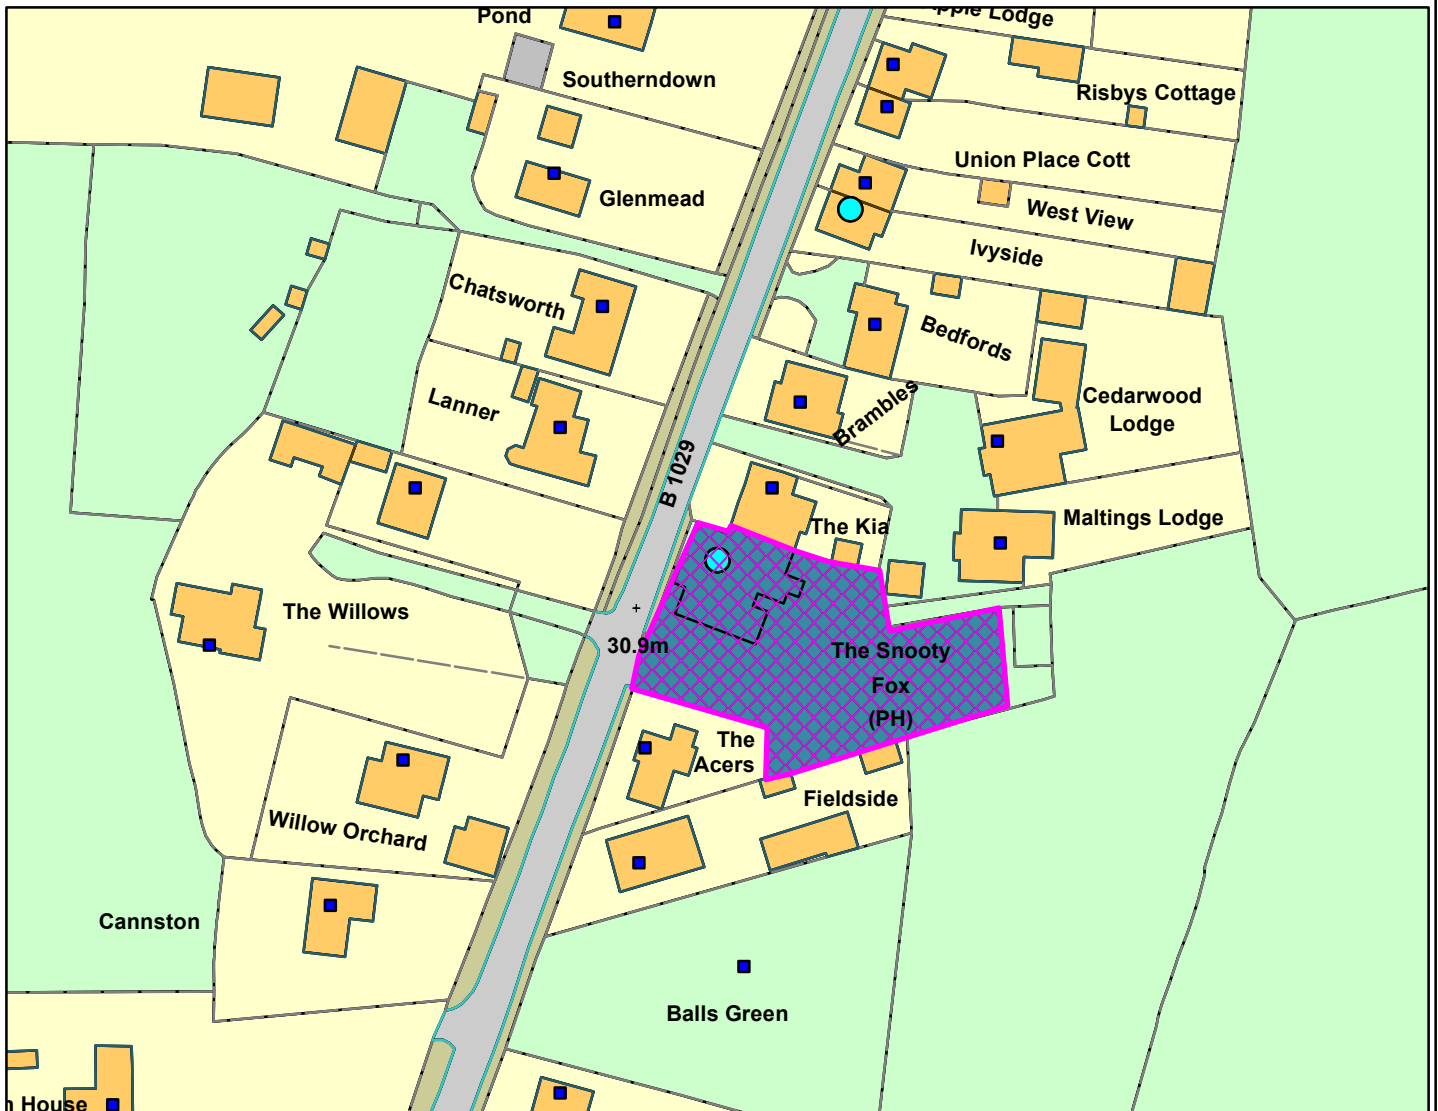

Snooty Fox

Not Set

Legend

Reproduced from the Ordnance Survey map with permission of the Controller of Her Majesty's Stationery Office © Crown Copyright 2012.

Unauthorised reproduction infringes Crown Copyright and may lead to prosecution or civil proceedings.

Organisation	Tendring District Council
Department	Planning Department
Comments	Not Set
Date	09/08/2021
MSA Number	100018684